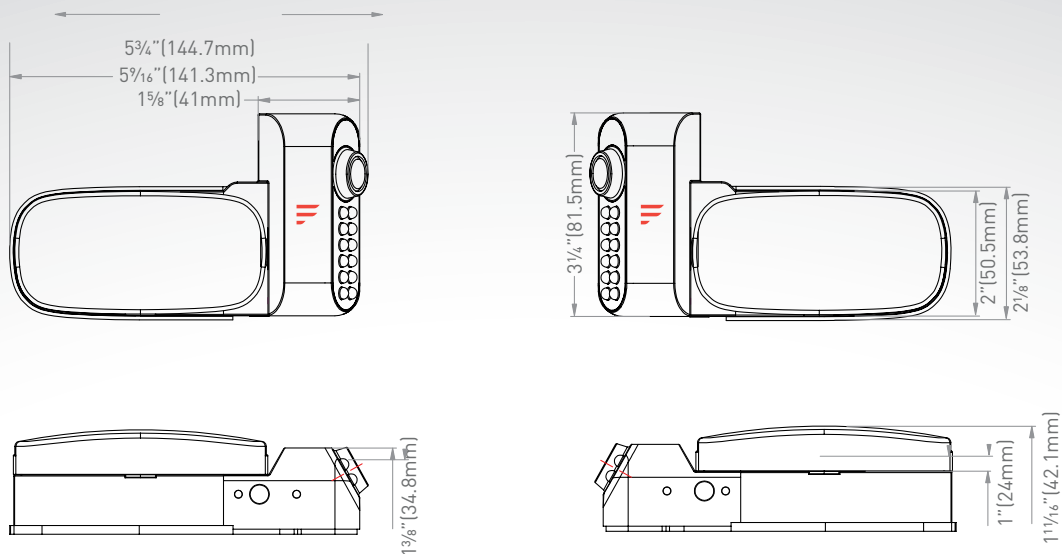

CMOS 65°  
VIEW ANGLE

INFRARED  
NIGHT VISION

720x480

CAMERA RESOLUTION

INTELLIGENT  
IR CUT FILTER

MOTION DETECT

WATERPROOF

BLIND SPOT  
TURN SIGNAL

## FCE48TASL | VISION S SIDE CAMERA WITH MAKER LIGHT (FOR 5" OR 7" DISPLAY)

### Specifications

Night Vision Distance	<39.37ft (12m)
CMOS Size	$\frac{1}{3}$ "
Optical Lens	F2.5
IR Cut Filter	850nm Automatic
View Angle/Degree	$65^\circ$
Working Current (IR ON)	<500mA@12V
Working Current (IR OFF)	<250mA@12V
Camera Pixel	720 x 480
Waterproof	IP65